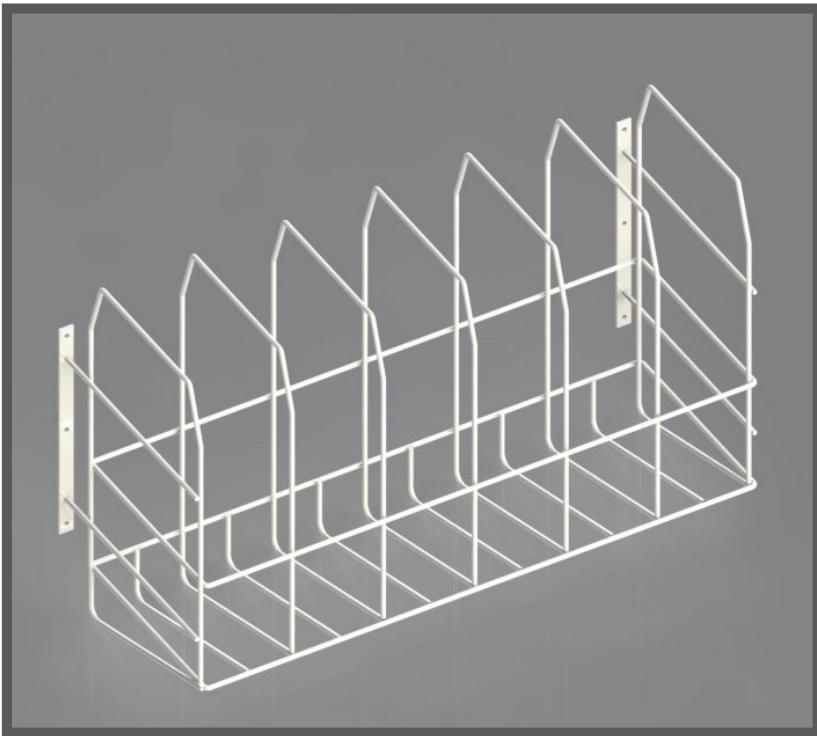

Bedpan Holder

Model: S-BPWH-01

Features:

- Steel wire
- Box Dimensions: 30"W x 12"D x 20"H
- Slots are 4.5" wide
- Can hold up to 6 bedpans and urine holders
- Epoxy painted
Available in white or black