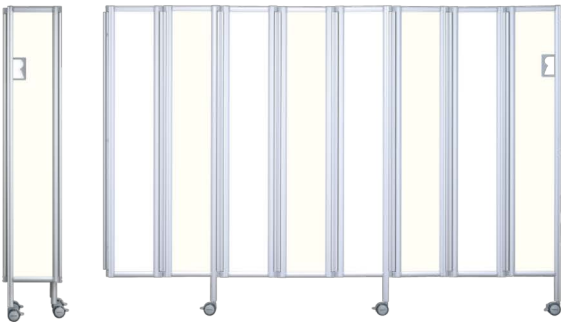

## Renaissance Privacy Screen

**RPS**

Wall Mounted RPS

Chasis Mounted RPS

### Features:

- Can be used as a privacy screen or room divider.
- Can be set up and stored quickly to save space.
- Minimum space requirement when folded.
- Opaque 360 degree hinges allow the screens to be folded into almost any shape/path.
- Plenty of panel color and design options to help your screen create a homely atmosphere.
- Robust and shock-resistant.
- Filling Panels: 2mm wide, translucent, flame retardant building material class DIN EN13501-1, B-s1 d0, extremely impact resistant
- Available with Wall & (Mobile) Trolley mounts.
- Min. 3 Panels, Max 10 Panels
- Additional Panels can be added to existing screens.

### Specifications:

- Frame & Hinges: Aluminum, anodized surface, stainless steel screws.
- Plastic Parts: Polyamide with 15% glass fibers.
- Panel Width: 30 cm (11.81 inches)
- Height Options:
  - 145 cm (57.09 inches)
  - 165 cm (64.96 inches)
  - 185 cm (72.83 inches) \*Not compatible with Trolley Mount\*
- Chasis Mount: 52cm x 59cm (20.47inches x 23.23inches). Mobile only. Cannot be attached to wall or column.

# Side-by-Side Specifications

Part #	Description
RPS-334	Renaissance Privacy Screen, 3 Section, Approx. 3' wide, 4.75' high
RPS-335	Renaissance Privacy Screen, 3 Section, Approx. 3' wide, 5.4' high
RPS-336	Renaissance Privacy Screen, 3 Section, Approx. 3' wide, 6' high