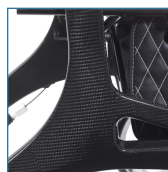

Nitro Elite CF, Carbon Fiber Rollator

HCPCS:

FIGURE A

FIGURE B

FIGURE C

FIGURE D

FIGURE E

FIGURE F

FIGURE G

- Luxurious super lightweight carbon fiber frame (Figure A)
- Frame weighs only 12 lbs for powerful performance with swift and effortless mobility
- Opulent and removable zippered storage bag Unique bag attachment keeps bag securely in place when rollator is open or folded (Figure B)
- Brake cable inside frame for added safety (Figure C)
- Handle height easily adjusts with unique push button
- Caster fork design enhances turning radius
- Large 10" front casters allow optimal steering and rolling comfort (Figure D)
- Easily fold with one hand to ultra-compact size for storage Handle is located on seat (Figure E)
- Cross-brace design allows for side-to-side folding and added stability
- Seat is durable and comfortable
- EZ clip cane holder included

PARTS

Description

1026638	Safety Lock, Nitro, 1/ea, CS
1026636	Step Tube, Left, Nitro, 1/ea, CS
1026637	Step Tube, Right, Nitro, 1/ea, CS
1026609-FSW-HEMI	SeatLiftingStrapW/AttachHrdwre,10266WT-, CS
1026643	Cross Brace Screw & Insert, Nitro, 1/ea, CS
1026644	Folding Lock Mechanism, Red, Nitro,1/ea, CS
1026641	WheelBrakeLeftW/Hrdwr,Plastic,Nitro,1ea, CS
1026618-AN	FrontWheelBearings,NitroW/NewFork, 1/pr, CS